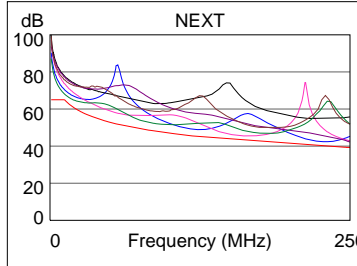

Cable ID: V650021-1

Test Summary: PASS

Date / Time: 02/28/2011 07:48:27pm
Headroom: 2.3 dB (NEXT 12-36)
Test Limit: TIA Patch Cord Cat6 1.0m
 Cable Type: Cat 6 UTP

Operator: QC
 Software Version: 2.1200
 Limits Version: 1.2800
 NVP: 69.0%

Model: DTX-1800
 Main S/N: 9345005
 Remote S/N: 9211019
 Main Adapter: DTX-PCU6M
 Remote Adapter: DTX-PCU6R

Wire Map (T568B)

PASS

Length (ft)	[Pair 12]	3
Prop. Delay (ns)	[Pair 12]	5
Delay Skew (ns)	[Pair 12]	0
Resistance (ohms)	[Pair 78]	0.3

	Worst Case Margin		Worst Case Value	
	MAIN	SR	MAIN	SR
PASS				
Worst Pair	12-36		36-45	
NEXT (dB)	2.3		3.0	
Freq. (MHz)	224.0		250.0	
Limit (dB)	40.2		39.2	

	Worst Case Margin		Worst Case Value	
	MAIN	SR	MAIN	SR
PASS				
Worst Pair	78		36	
RL (dB)	4.8		5.1	
Freq. (MHz)	72.3		200.0	
Limit (dB)	19.4		15.0	