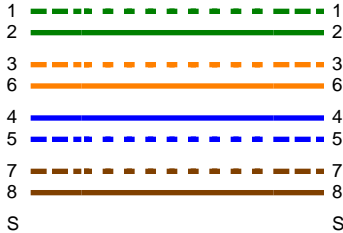

Cable ID: V650021-3

Test Summary: PASS

Date / Time: 03/14/2011 08:20:35pm
Headroom: 2.9 dB (NEXT 36-78)
Test Limit: TIA Patch Cord Cat6 3.0m
 Cable Type: Cat 6 UTP

Operator: QC
 Software Version: 2.1200
 Limits Version: 1.2800
 NVP: 69.0%

Model: DTX-1800
 Main S/N: 9345005
 Remote S/N: 9211019
 Main Adapter: DTX-PCU6M
 Remote Adapter: DTX-PCU6R

Wire Map (T568A)

PASS

Length (ft)	[Pair 78]	10
Prop. Delay (ns)	[Pair 12]	16
Delay Skew (ns)	[Pair 12]	2
Resistance (ohms)	[Pair 78]	2.3

	Worst Case Margin		Worst Case Value	
	MAIN	SR	MAIN	SR
PASS				
Worst Pair	36-78		36-45	
NEXT (dB)	2.9		3.2	
Freq. (MHz)	65.8		250.0	
Limit (dB)	49.5		38.5	

	Worst Case Margin		Worst Case Value	
	MAIN	SR	MAIN	SR
PASS				
Worst Pair	36		36	
RL (dB)	4.9		4.9	
Freq. (MHz)	201.5		201.5	
Limit (dB)	14.9		14.9	