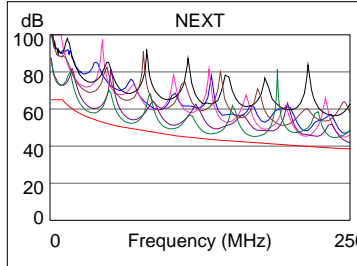

Cable ID: V650021-3

Test Summary: PASS

Date / Time: 03/14/2011 08:20:35pm
Headroom: 2.9 dB (NEXT 36-78)
Test Limit: TIA Patch Cord Cat6 3.0m
 Cable Type: Cat 6 UTP

Operator: QC
 Software Version: 2.1200
 Limits Version: 1.2800
 NVP: 69.0%

Model: DTX-1800
 Main S/N: 9345005
 Remote S/N: 9211019
 Main Adapter: DTX-PCU6M
 Remote Adapter: DTX-PCU6R

Wire Map (T568A)

PASS

Length (ft)	[Pair 78]	10
Prop. Delay (ns)	[Pair 12]	16
Delay Skew (ns)	[Pair 12]	2
Resistance (ohms)	[Pair 78]	2.3

	Worst Case Margin		Worst Case Value	
	MAIN	SR	MAIN	SR
PASS				
Worst Pair	36-78		36-45	
NEXT (dB)	2.9		3.2	
Freq. (MHz)	65.8		250.0	
Limit (dB)	49.5		38.5	

	Worst Case Margin		Worst Case Value	
	MAIN	SR	MAIN	SR
PASS				
Worst Pair	36		36	
RL (dB)	4.9		4.9	
Freq. (MHz)	201.5		201.5	
Limit (dB)	14.9		14.9	